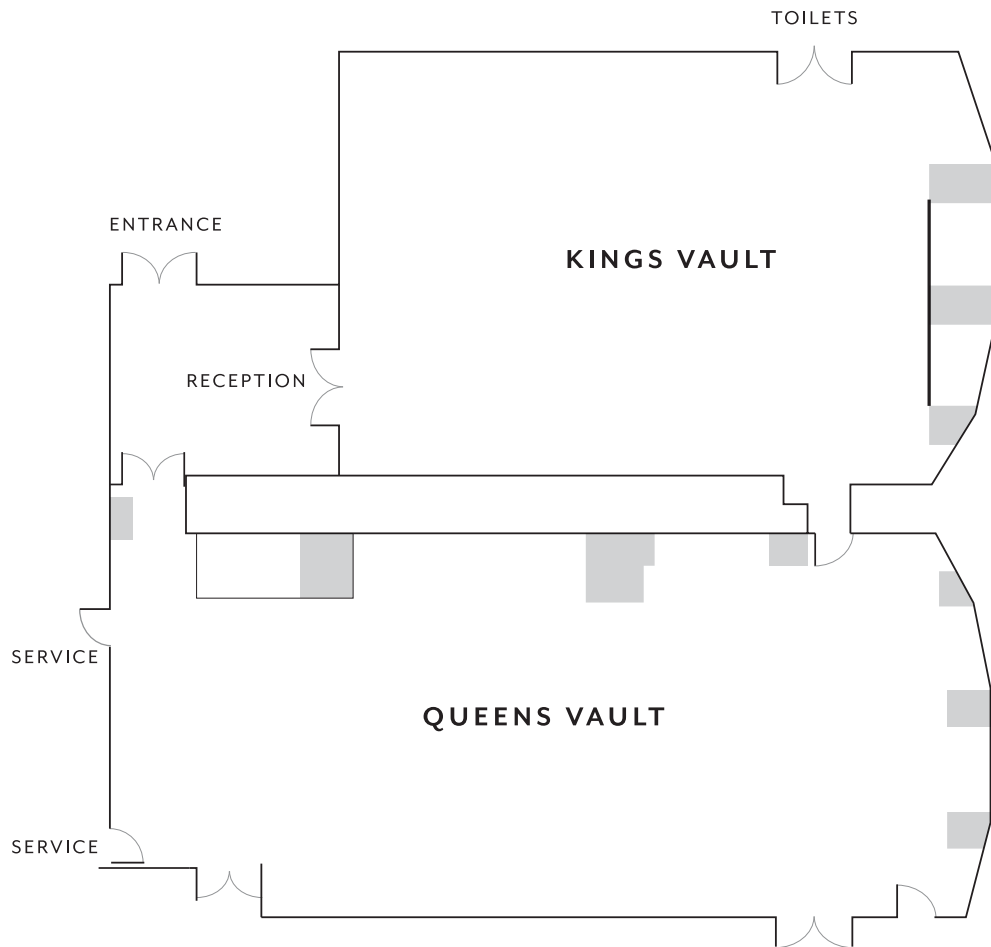

Smeaton Vaults

FEATURES

The Smeaton Vaults are unique vaulted rooms with modern features for 110 guests. The Smeaton Vaults is one of the most unique spaces for wedding parties available at The Brewery. Originally copper lined and used for storing beer these rooms feel extremely light and airy thanks to the bright contemporary decoration and the huge vaulted ceilings. Copper pipes around the walls and the original iron walkway reveal their brewing past but in reality these rooms couldn't be more modern.

Similar to the Sugar Rooms the Vaults are made up of two spaces, The King and Queen Vault, that are used in conjunction with each other to host all the stages of your wedding day. Built in DB audio pa system. Air conditioned Ambx LED lighting in both spaces provides room wash and highlights the vaulted ceiling and dance to your music. Fixed hanging points in the King Vault for additional lighting can be easily added to the room.

CAPACITY

Ceremony	110
Dinner 700	110
Dinner/Dance	110
Reception	110

FLOOR AREA

Floor area (m2)	98
Length (m)	14
Width (m)	7
Max Height (m)	4.95
Min Height (m)	2.43